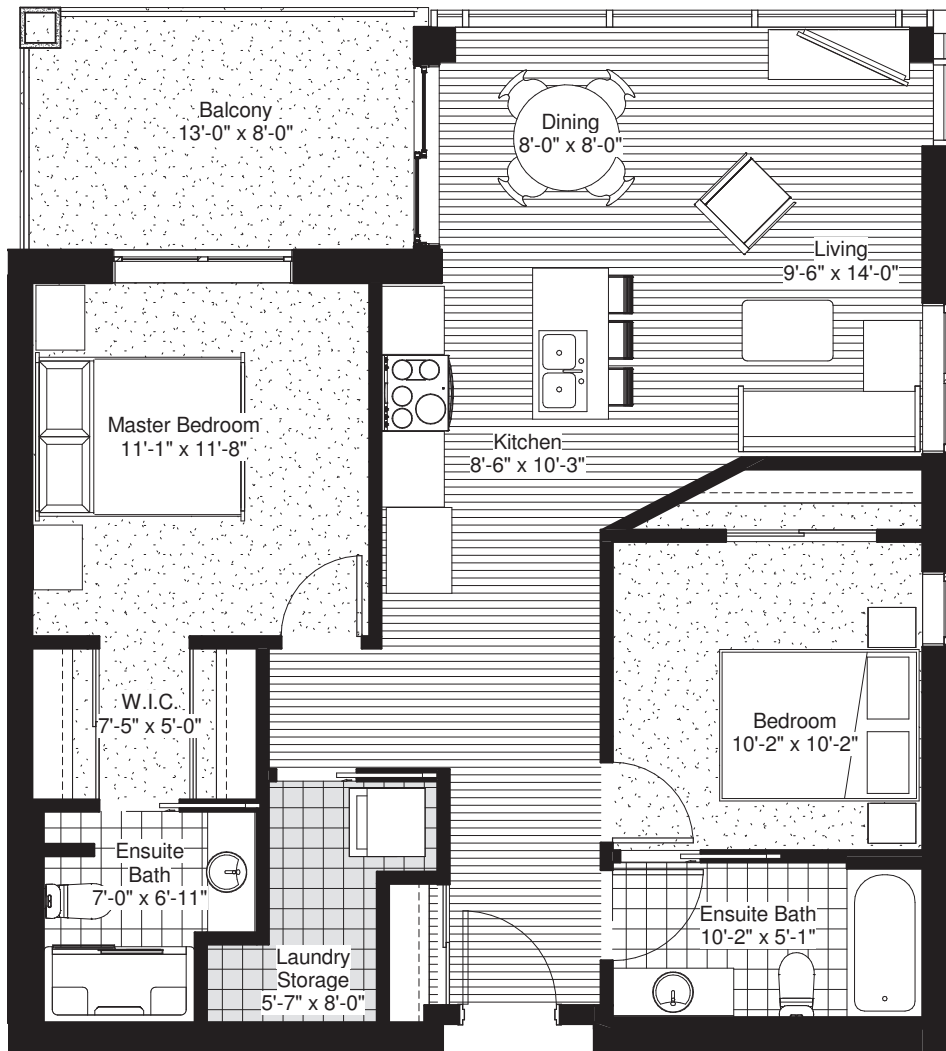

annex

All Together Original

Exclaim North

2 Bed | 2 Bath

941 sq ft + Balcony

Features

- Hanstone solid surface counter tops in kitchens & washrooms
- Stainless steel appliances
- Kohler kitchen & bath fixtures
- Ceramic tile washrooms
- Ample in-suite storage
- 9' ceiling (penthouse 10')
- Floor to ceiling glazing facing North & South

Vender reserves the right to modify and change building design, specifications, features, ceiling heights and floor plans without notification. Square footage noted is approximate. All renderings, floor plans, models, and maps are designer/artist conceptions and are not actual depictions. These matters will be governed strictly by terms of the applicable purchase contract of each case.